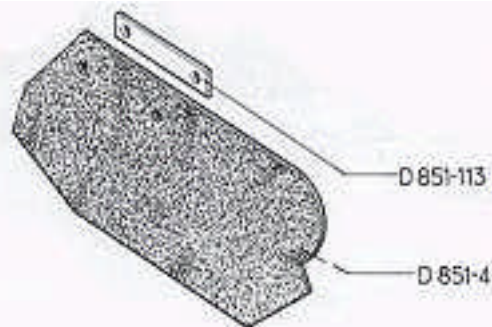

Mudflaps

Part No. D851-4
Mudflap at the rear side of the front wheel arch

Part No. D841-67
Mudflap under the rear part of the front wing and front part of the front door.

D851-4 on a 1968 DS19

D841-67 on a 1958 ID19, view from above with removed front wing/fender

D841-67 on a 1958 ID19, view from below